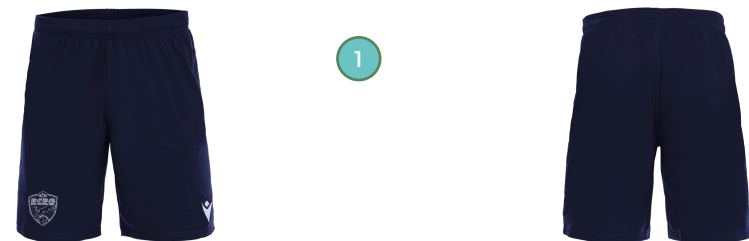

1

5

FINLAY HERO TRAINING PANTS 3/4 PRO NAV

SHEDIR SHIRT WHT/ANT SS

SHEDIR SHIRT NAV/WHT SS

VOLGA BERMUDA NAV

MESA HERO SHORT NAV

RCRG - BOUTIQUE 2023-2024