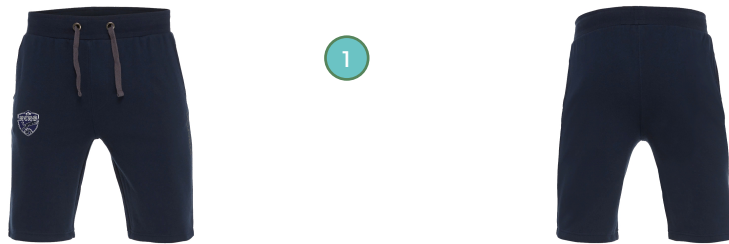

SPRINT FOOTLESS SOCKS NAV

RAYON SOCKS NAV

BANJO HERO HOODY NAV

CELLO FULL ZIP HOODY NAV

COMEDY ECO POLO WHT SS

NEVEL T-SHIRT WHT/SLV

HIMALAYA FULL LENGTH ZIP SOFTSHELL NAV/LNAV

GOA BERMUDA NAV