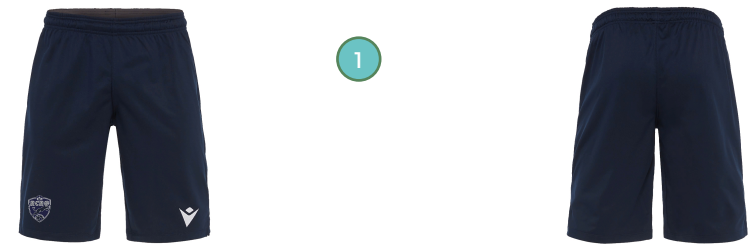

1

5

FINLAY HERO TRAINING PANTS 3/4 PRO NAV

SHEDIR SHIRT WHT/ANT SS

SHEDIR SHIRT NAV/WHT SS

VOLGA BERMUDA NAV

MESA HERO SHORT NAV

RCRG - BOUTIQUE 2023-2024